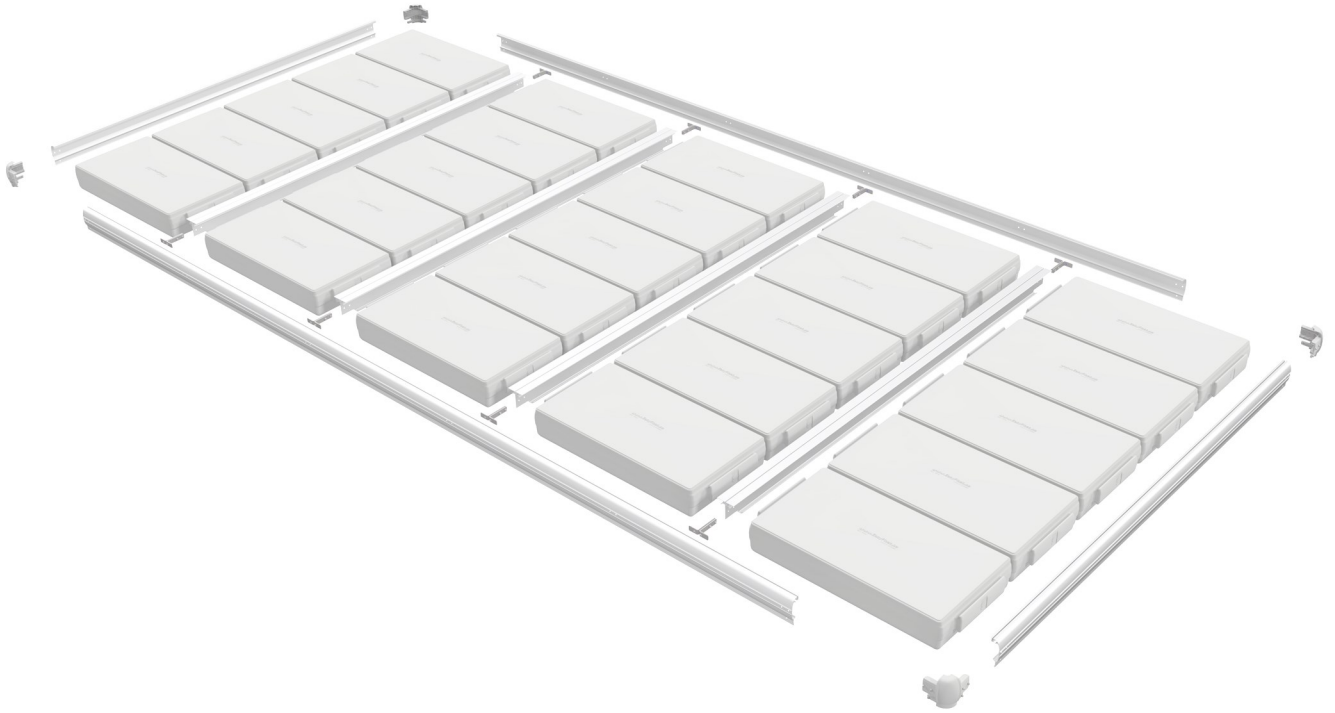

EasyFloat®

PONTOON SYSTEMS

Art: 1000-6030
EasyFloat 6,0 x 3,0 m

x4

x8

x25

x2

2880 mm

x2

5797 mm

x4

13

x2

T40

1

2